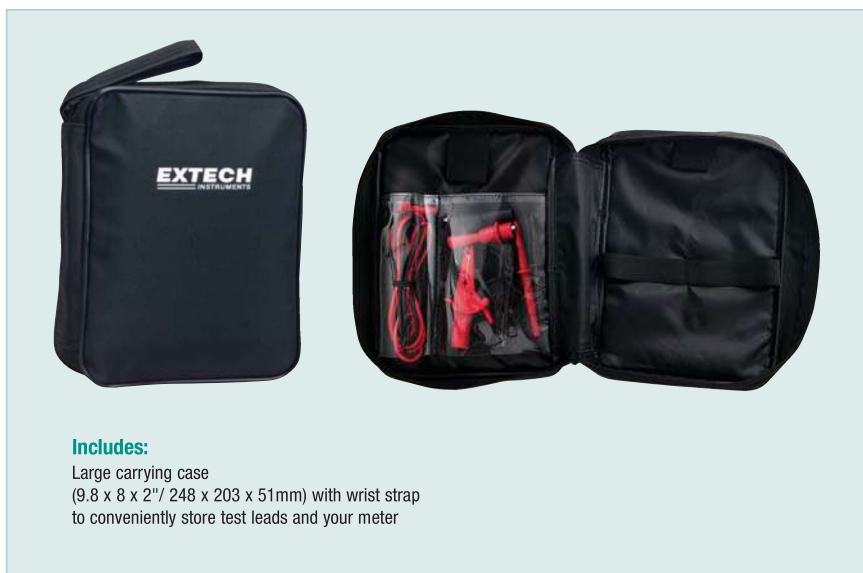

## Professional Test Lead Kit

 **8-Piece Kit with CAT III-1000V safety rating for your protection**

### Features:

- Two 42" (1m) PVC lead extensions with shrouded banana plugs at both ends, UL listed
- Two modular 4" (102mm) Heavy Duty test probe handles with 0.16" (4mm) banana plug tip, UL listed
- Two standard size, alligator clips with insulated rubber boot
- Two extra large, double-insulated, alligator clips with sharp teeth for piercing insulated wire. Jaws open to 0.8" (20mm)
- Includes carrying case that provides storage for the kit and additional space to hold your meter